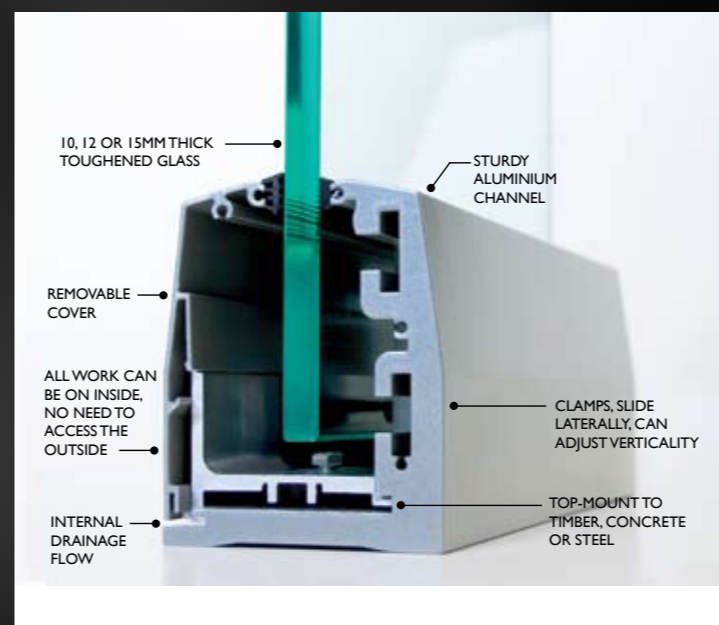

ARENA BALUSTRADES

A prestigious range of frameless glass balustrades, to preserve your treasured view or compliment modern architecture with the ultimate balustrade styling. Exceptional quality is incorporated in the product design. Custom made to suit virtually any deck shape, ARENA Balustrades provide a premium solution to meet your requirements.

APPLICATIONS

ARENA Balustrades can be used in a wide range of building applications;

- ≡ Residences and Multi-Residential Developments
- ≡ Motels, Hotels, Rest Homes and Hospitals
- ≡ Offices, High-Rise Buildings
- ≡ Municipal Facilities
- ≡ Pool Fences and Gates

MINIMALISTIC APPEAL

Designed to appeal with minimalistic styling and an emphasis on clean lines. Aluminium extrusions are available in natural silver anodising typically associated with the modern minimalistic architecture.

COLOUR AND FINISHING

Balustrades can be finished with either a powdercoat or anodised coating. A wide range of colours are available to choose from. This can allow the balustrade to compliment the aluminium joinery, blend into the surrounding building elements or stand out as a feature.

DURABILITY AND LOW MAINTENANCE

Built for durability and low maintenance, ARENA Balustrades are constructed from stable materials including toughened glass, aluminium extrusions and stainless steel fasteners and componentry.

SAFETY AND COMPLIANCE

Structurally engineered and tested for superior strength and safety, incorporating Grade A safety toughened glass and high strength aluminium sections. ARENA Balustrades are designed for compliance with the New Zealand Building Code.

PANORAMA