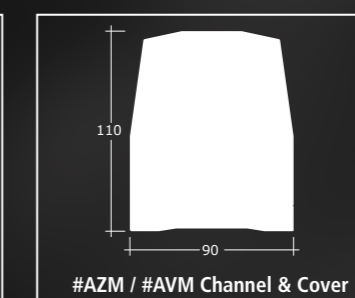

ARENA BALUSTRADES

A prestigious range of frameless glass balustrades, to preserve your treasured view or compliment modern architecture with the ultimate balustrade styling. Exceptional quality is incorporated in the product design. Custom made to suit virtually any deck shape, ARENA Balustrades provide a premium solution to meet your requirements.

APPLICATIONS

ARENA Balustrades can be used in a wide range of building applications;

- ≡ Residences and Multi-Residential Developments
- ≡ Motels, Hotels, Rest Homes and Hospitals
- ≡ Offices, High-Rise Buildings
- ≡ Municipal Facilities
- ≡ Pool Fences and Gates

MINIMALISTIC APPEAL

Designed to appeal with minimalistic styling and an emphasis on clean lines. Aluminium extrusions are available in natural silver anodising typically associated with the modern minimalistic architecture.

COLOUR AND FINISHING

Balustrades can be finished with either a powdercoat or anodised coating. A wide range of colours are available to choose from. This can allow the balustrade to compliment the aluminium joinery, blend into the surrounding building elements or stand out as a feature.

DURABILITY AND LOW MAINTENANCE

Built for durability and low maintenance, ARENA Balustrades are constructed from stable materials including toughened glass, aluminium extrusions and stainless steel fasteners and componentry.

SAFETY AND COMPLIANCE

Structurally engineered and tested for superior strength and safety, incorporating Grade A safety toughened glass and high strength aluminium sections. ARENA Balustrades are designed for compliance with the New Zealand Building Code.

PANORAMA