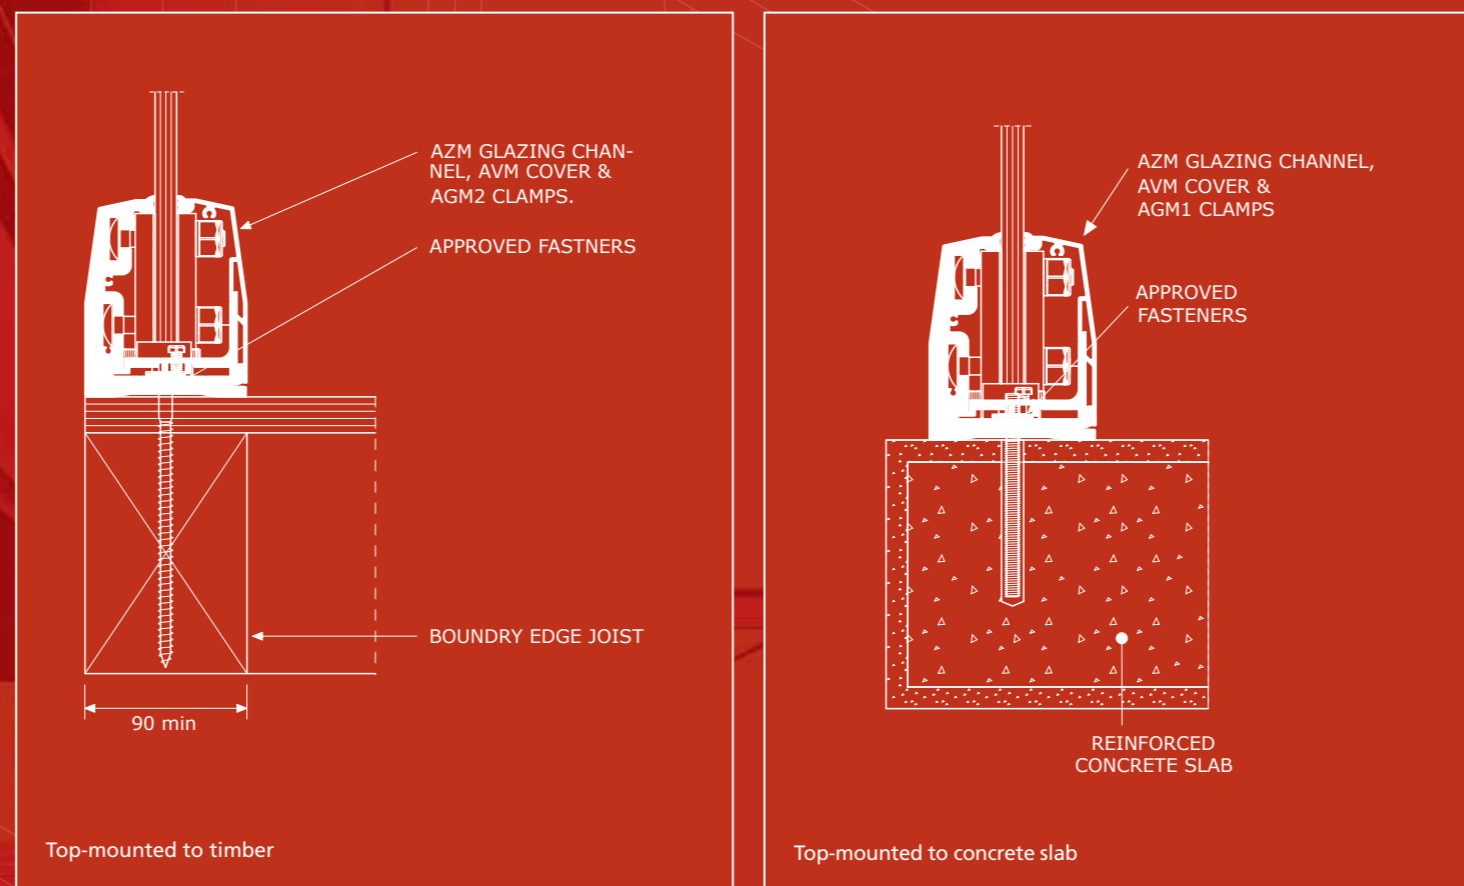

Turn page over to view Product Selection

PREMIUM GLASS BALUSTRADES

TYPICAL BALUSTRADE FIXING DETAILS

Alternative fixing details are available. Please consult with Unex Systems.

Contact
Unex Systems
 or your local
 Fabricator today
 to discuss your
 balustrade
 requirements

PANORAMA

The PANORAMA style is simply superb for the treasured view, and to capture that modern frameless glass look. This premium style consists of an aluminium base channel from which the toughened glass balustrade is cantilevered.