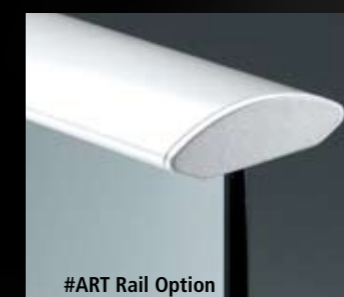

#ARN Rail Option

#ARC Rail Option

#ART Rail Option